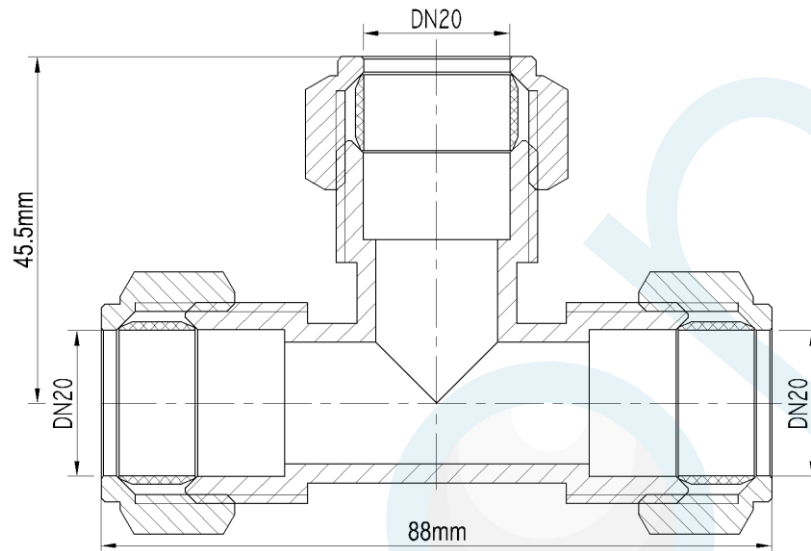

TEE CxCxC 20mm ALL ENDS BRS C/O

Product Code : 87732

Brand Name: **elson**

Product Specification

- Watermark Licence Number: WMKA 02497
- In compliance with AS 3688
- Material: DR Brass, Complies with AS 2345
- Suitable for Potable Water – complies with AS/NZS 4020
- Maximum Working Temperature: 95°C
- Maximum Working Pressure at 20°C : 2100Kpa
- Threads are all BSP